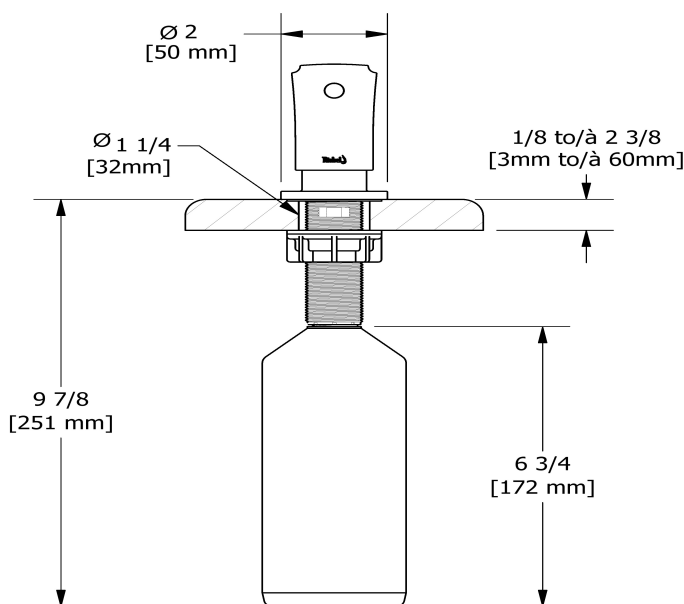

## Descriptions

- Filling from the top
- Brass

Soap dispenser, classic  
SD9

Sizes, models and finishes may differ from those presented.