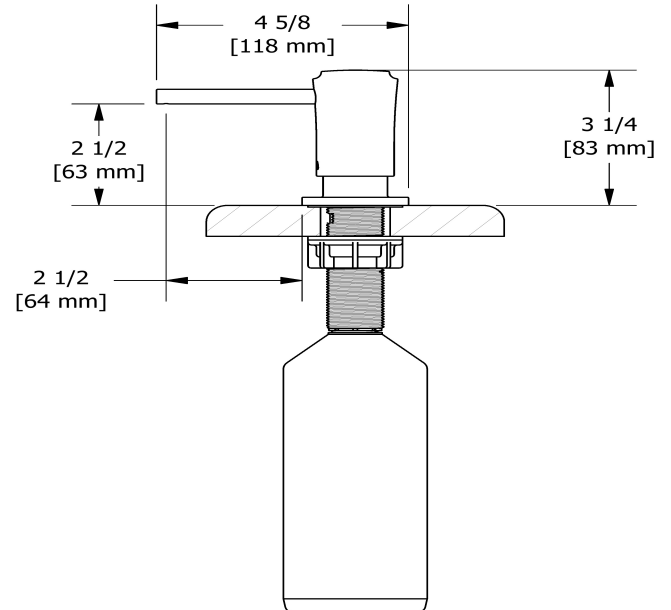

# Specifications

## Descriptions

- Filling from the top
- Brass

Soap dispenser, classic  
SD9

Sizes, models and finishes may differ from those presented.